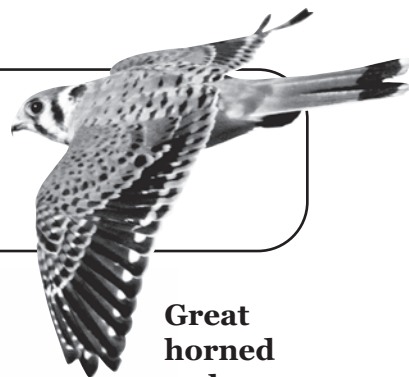

Red tailed hawk

Short, wide tail w/broad rounded wings.
Wingspan: 44.9 - 52.4 in.

American kestrel

Large head with long narrow wings, and long square-tipped tail. Smallish raptor species.
Wingspan: 20.1-24.0 in.

Cooper's hawk

Medium-sized hawk w/rounded wings and long rounded tail, broad shoulders.
Female wingspan: 29.5 - 35.4 in.
Male wingspan: 24.4 - 35.4 in.

Great horned owl

Thick bodied w/feathered tufts on head. Broad/rounded wings. Slightly larger than red-tailed hawk.
Wingspan: 39.8 - 57.1 in.

Red shouldered hawk

Dark/light checkered wings with black and white bars on tail. This hawk is noticeably smaller than a red-tailed hawk.
Wingspan: 37.0 - 43.7 in.

Barn owl

Medium-sized owl w/rounded wings and short rounded tail. Long legs and smoothly rounded head.
Wingspan: 39.4 - 49.2 in.

Western screech owl

Short, wide tail w/broad rounded wings.
Wingspan: 44.9 - 52.4 in.

Turkey vulture

Large dark birds with gray flight feathered wings sporting a bright red (naked) head.
Wingspan: 66.9 - 70.1 in.