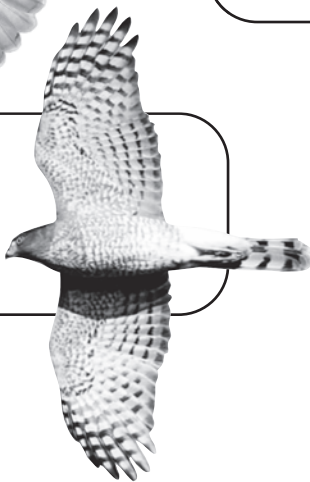

Red tailed hawk

Short, wide tail w/broad rounded wings.
Wingspan: 44.9 - 52.4 in.

American kestrel

Large head with long narrow wings, and long square-tipped tail. Smallish raptor species.
Wingspan: 20.1-24.0 in.

Cooper's hawk

Medium-sized hawk w/rounded wings and long rounded tail, broad shoulders.
Female wingspan: 29.5 - 35.4 in.
Male wingspan: 24.4 - 35.4 in.

Great horned owl

Thick bodied w/feathered tufts on head. Broad/rounded wings. Slightly larger than red-tailed hawk.
Wingspan: 39.8 - 57.1 in.

Red shouldered hawk

Dark/light checkered wings with black and white bars on tail. This hawk is noticeably smaller than a red-tailed hawk.
Wingspan: 37.0 - 43.7 in.

Barn owl

Medium-sized owl w/rounded wings and short rounded tail. Long legs and smoothly rounded head.
Wingspan: 39.4 - 49.2 in.

Western screech owl

Short, wide tail w/broad rounded wings.
Wingspan: 44.9 - 52.4 in.

Turkey vulture

Large dark birds with gray flight feathered wings sporting a bright red (naked) head.
Wingspan: 66.9 - 70.1 in.